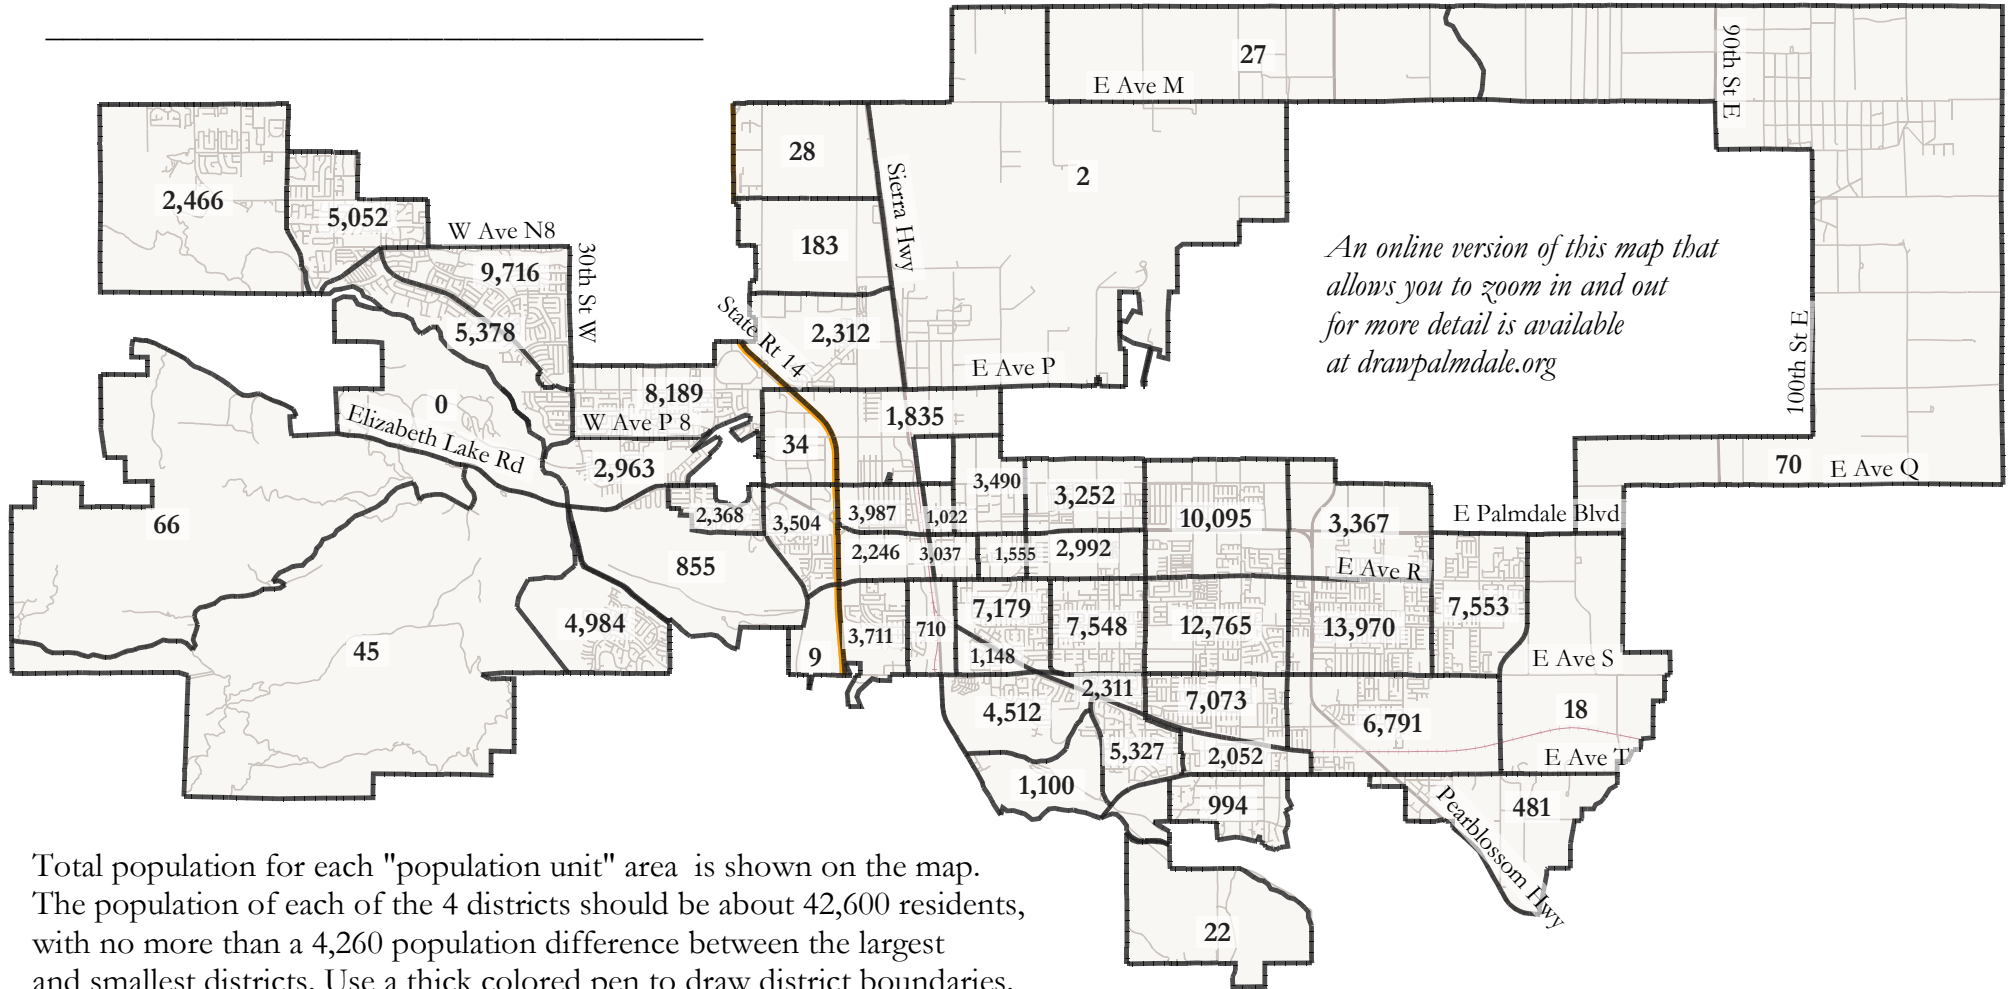

Name:

Phone and/or Email:

Palmdale Redistricting 2021

Total Population by Population Unit

Total population for each "population unit" area is shown on the map. The population of each of the 4 districts should be about 42,600 residents, with no more than a 4,260 population difference between the largest and smallest districts. Use a thick colored pen to draw district boundaries.

Submit your completed map to redistrict2021@cityofpalmdale.org or mail your map to City Clerk's office, Attn: Redistricting, 38300 Sierra Highway Suite C, Palmdale, CA 93550.