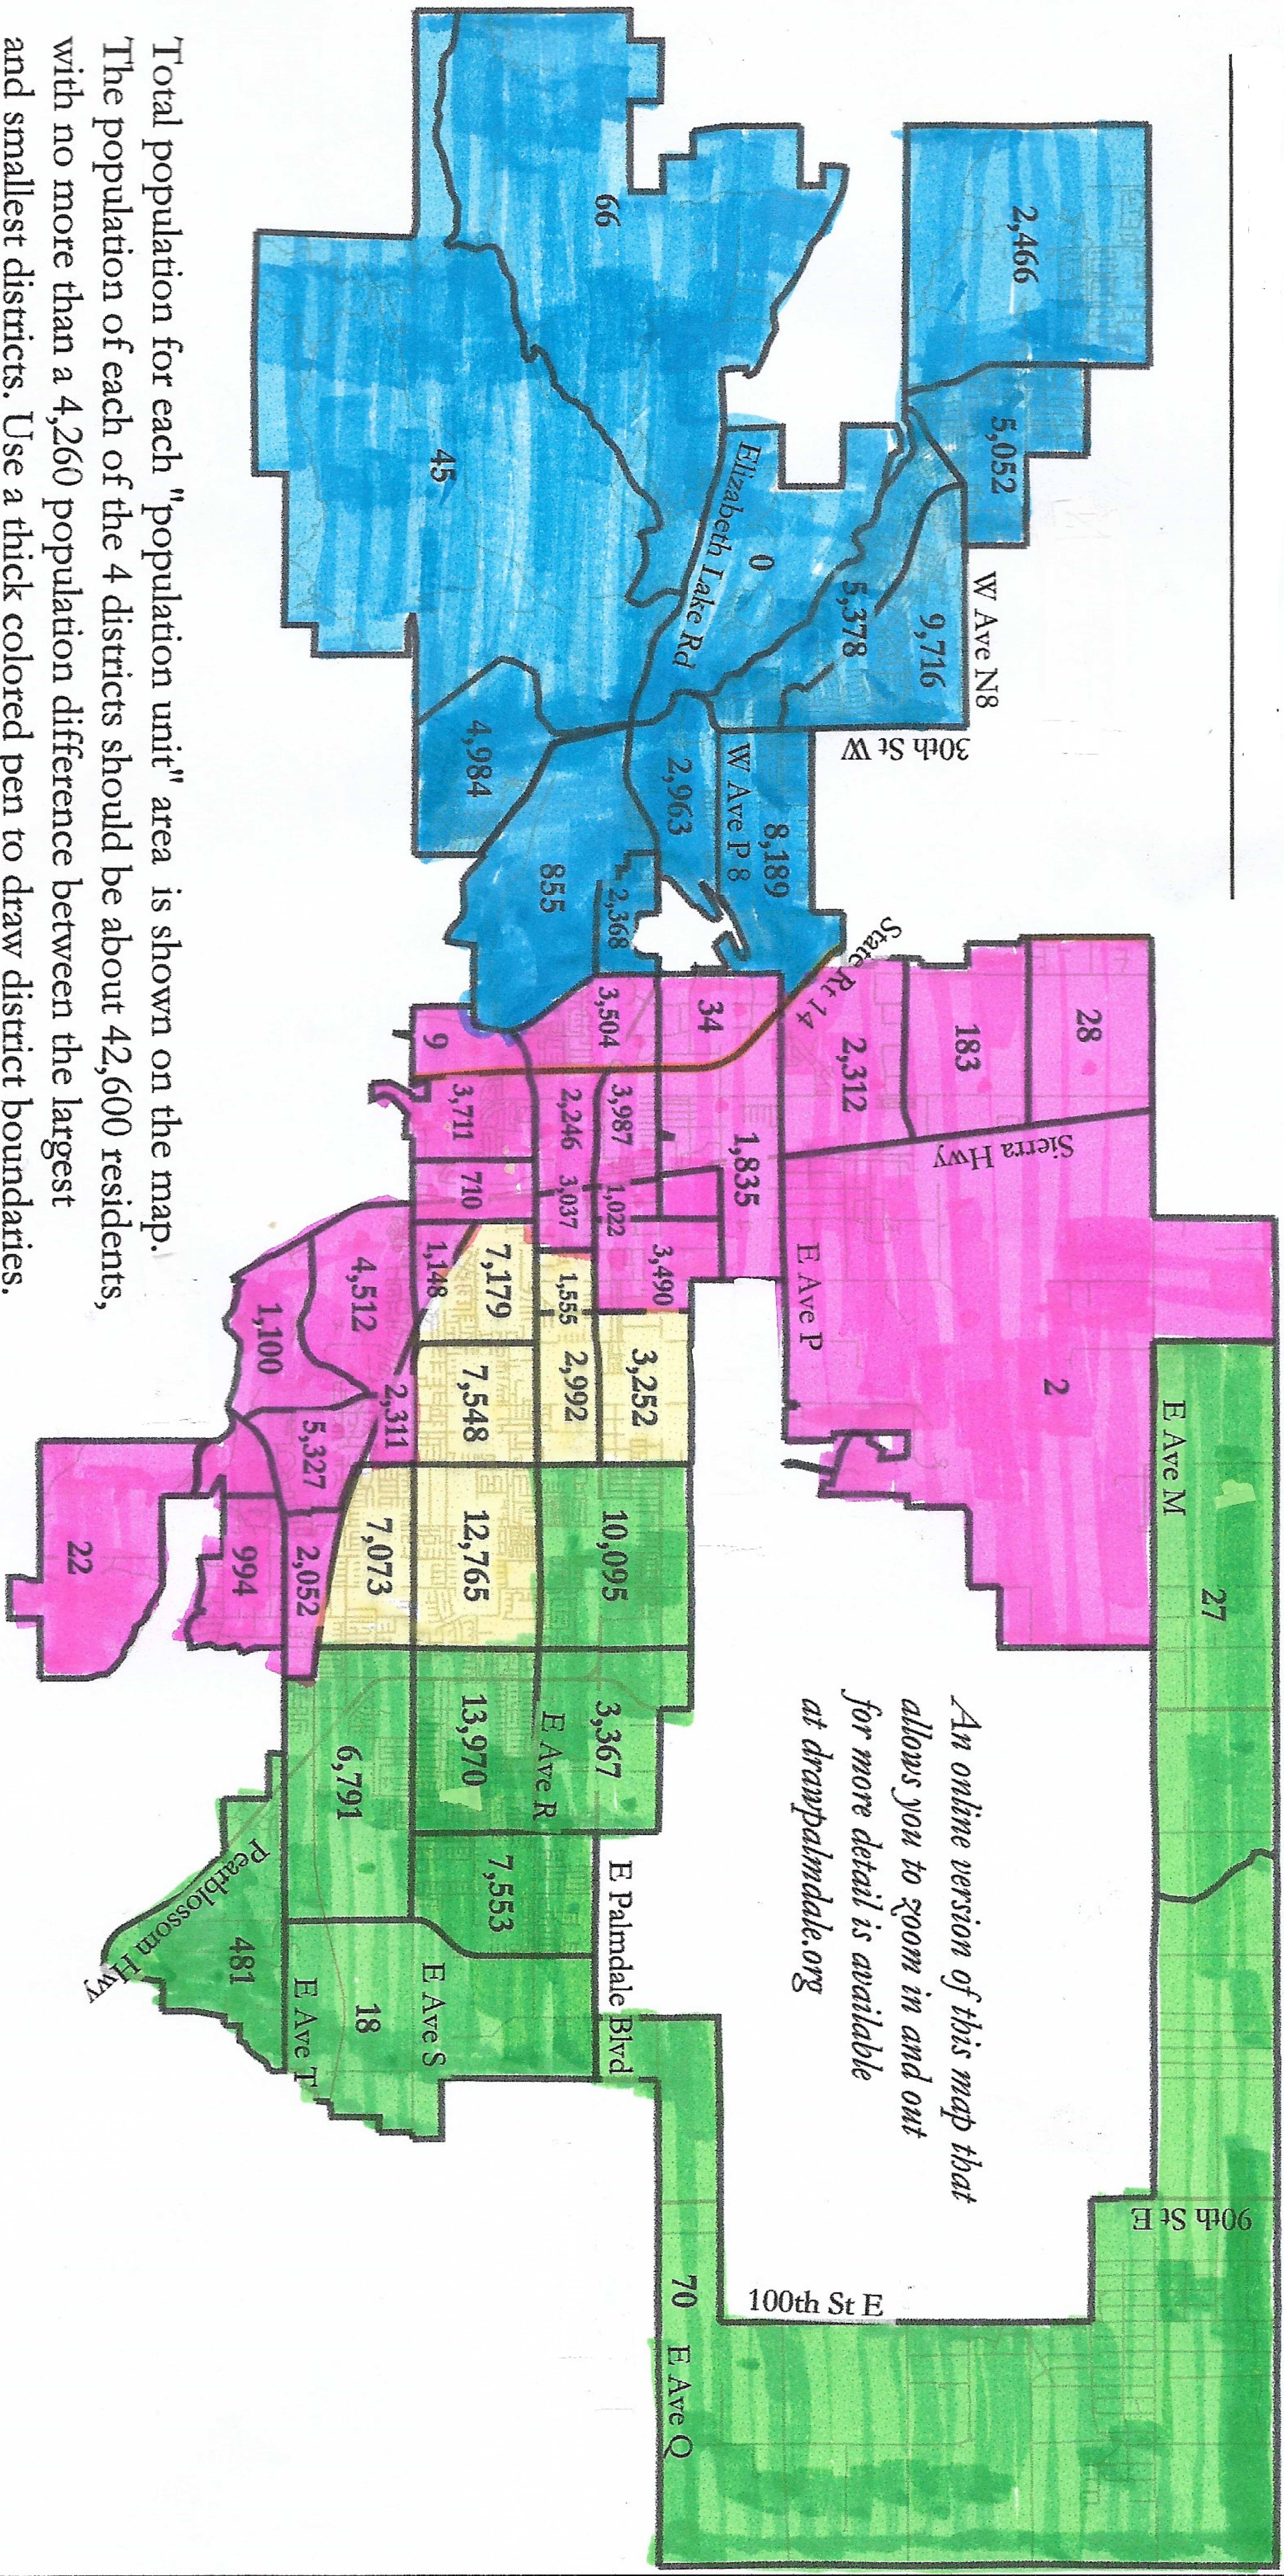

Name:

Joe Martinez

Phone and/or Email:

Palmdale Redistricting 2021

Total Population by Population Unit

An online version of this map that allows you to zoom in and out for more detail is available at drampalmdale.org

Total population for each "population unit" area is shown on the map. The population of each of the 4 districts should be about 42,600 residents, with no more than a 4,260 population difference between the largest and smallest districts. Use a thick colored pen to draw district boundaries.

Submit your completed map to redistrict2021@cityofpalmdale.org or mail your map to City Clerk's office, Attn: Redistricting, 38300 Sierra Highway Suite C, Palmdale, CA 93550.