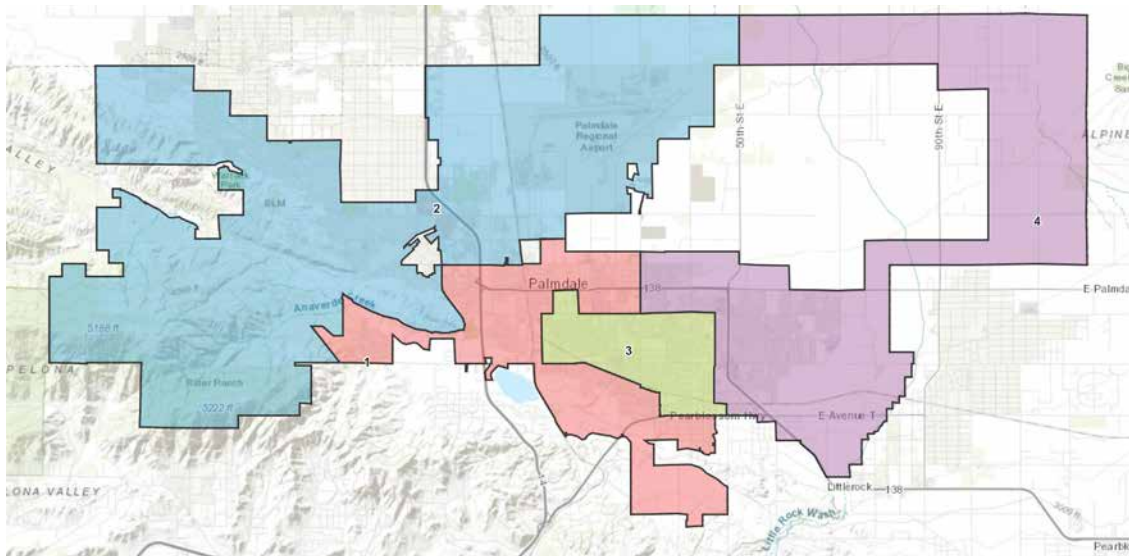

Last Chance to Draw District Maps for the City of Palmdale!

Monday, January 3, 2022 by 5:00 p.m.

Palmdale community members still have time to draw a City Council voting district map for the City of Palmdale! Paper and online mapping tools are available at [DrawPalmdale.org/Draw-A-Map](https://www.DrawPalmdale.org/Draw-A-Map) for the public to create their own maps. All submissions will be reviewed and posted to the redistricting website.

The deadline for the public to submit maps is Monday, January 3, 2022 by 5:00 p.m.

Residents are also encouraged to provide feedback on draft maps that are posted on [DrawPalmdale.org/Draft-Maps](https://www.DrawPalmdale.org/Draft-Maps).