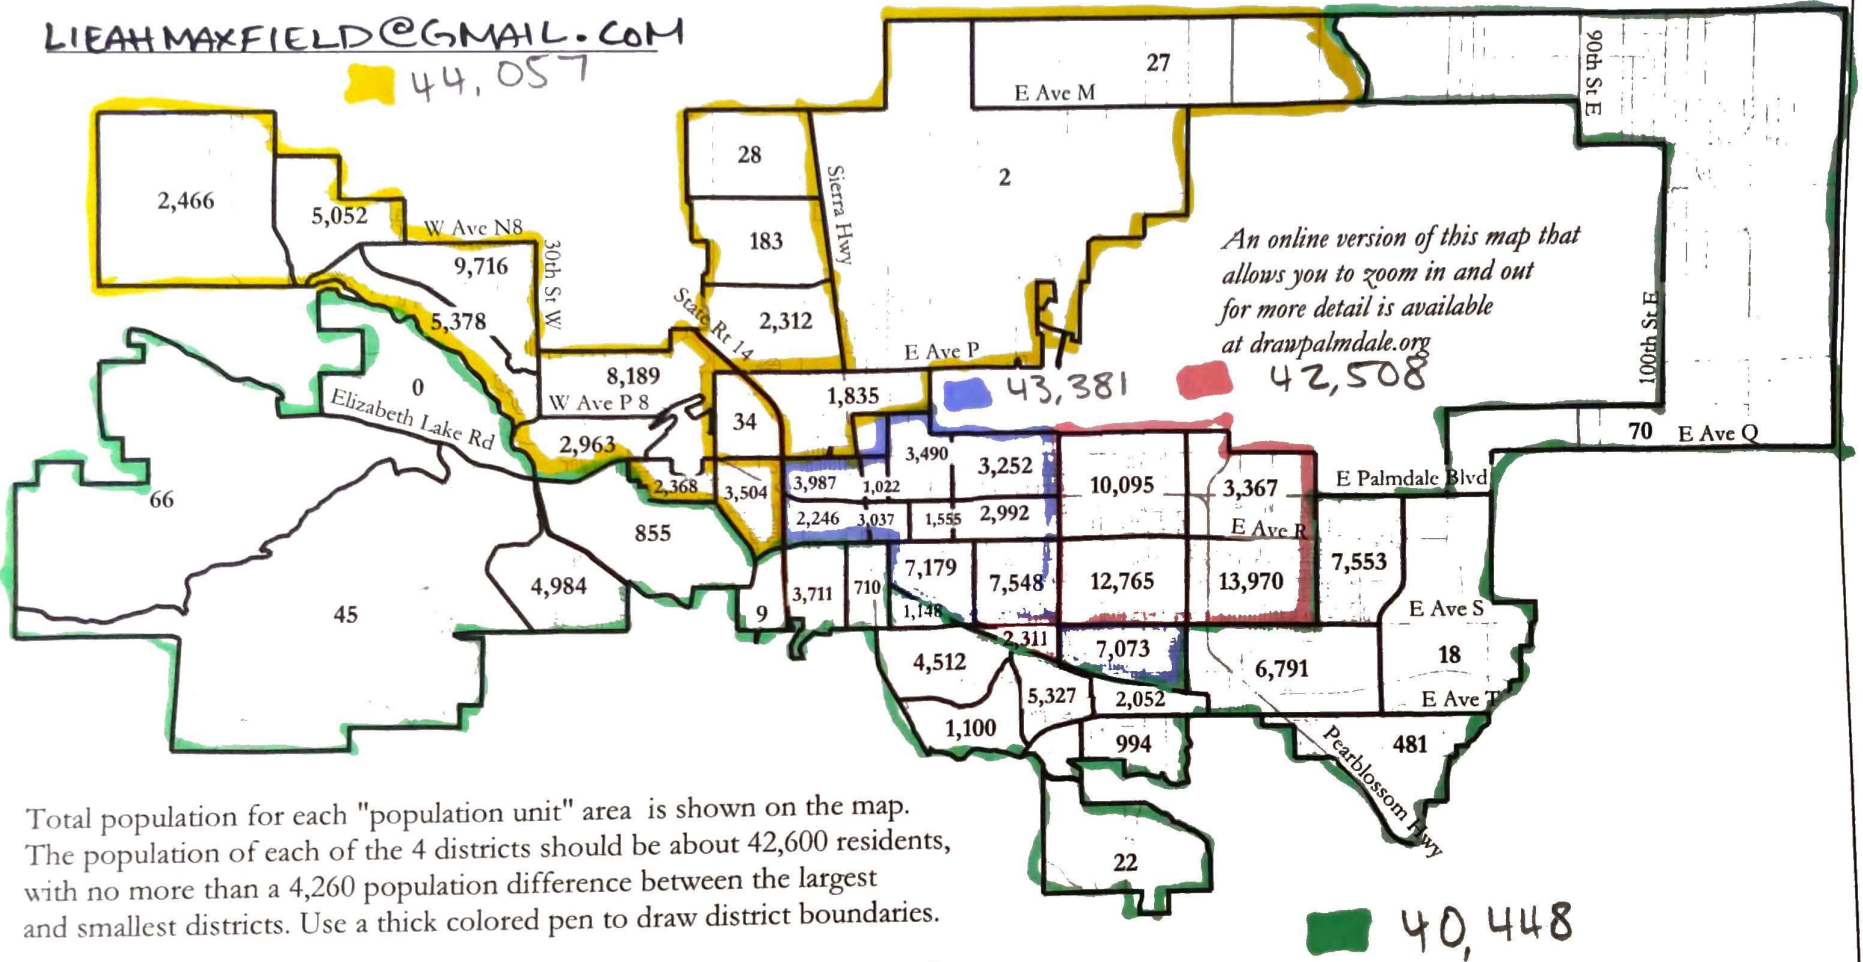

Name:

LIEAH MAXFIELD

Phone and/or Email:

LIEAHMAXFIELD@GMAIL.COM

Palmdale Redistricting 2021

Total Population by Population Unit

Total population for each "population unit" area is shown on the map. The population of each of the 4 districts should be about 42,600 residents, with no more than a 4,260 population difference between the largest and smallest districts. Use a thick colored pen to draw district boundaries.

Submit your completed map to redistrict2021@cityofpalmdale.org or mail your map to City Clerk's office, Attn: Redistricting, 38300 Sierra Highway Suite C, Palmdale, CA 93550.