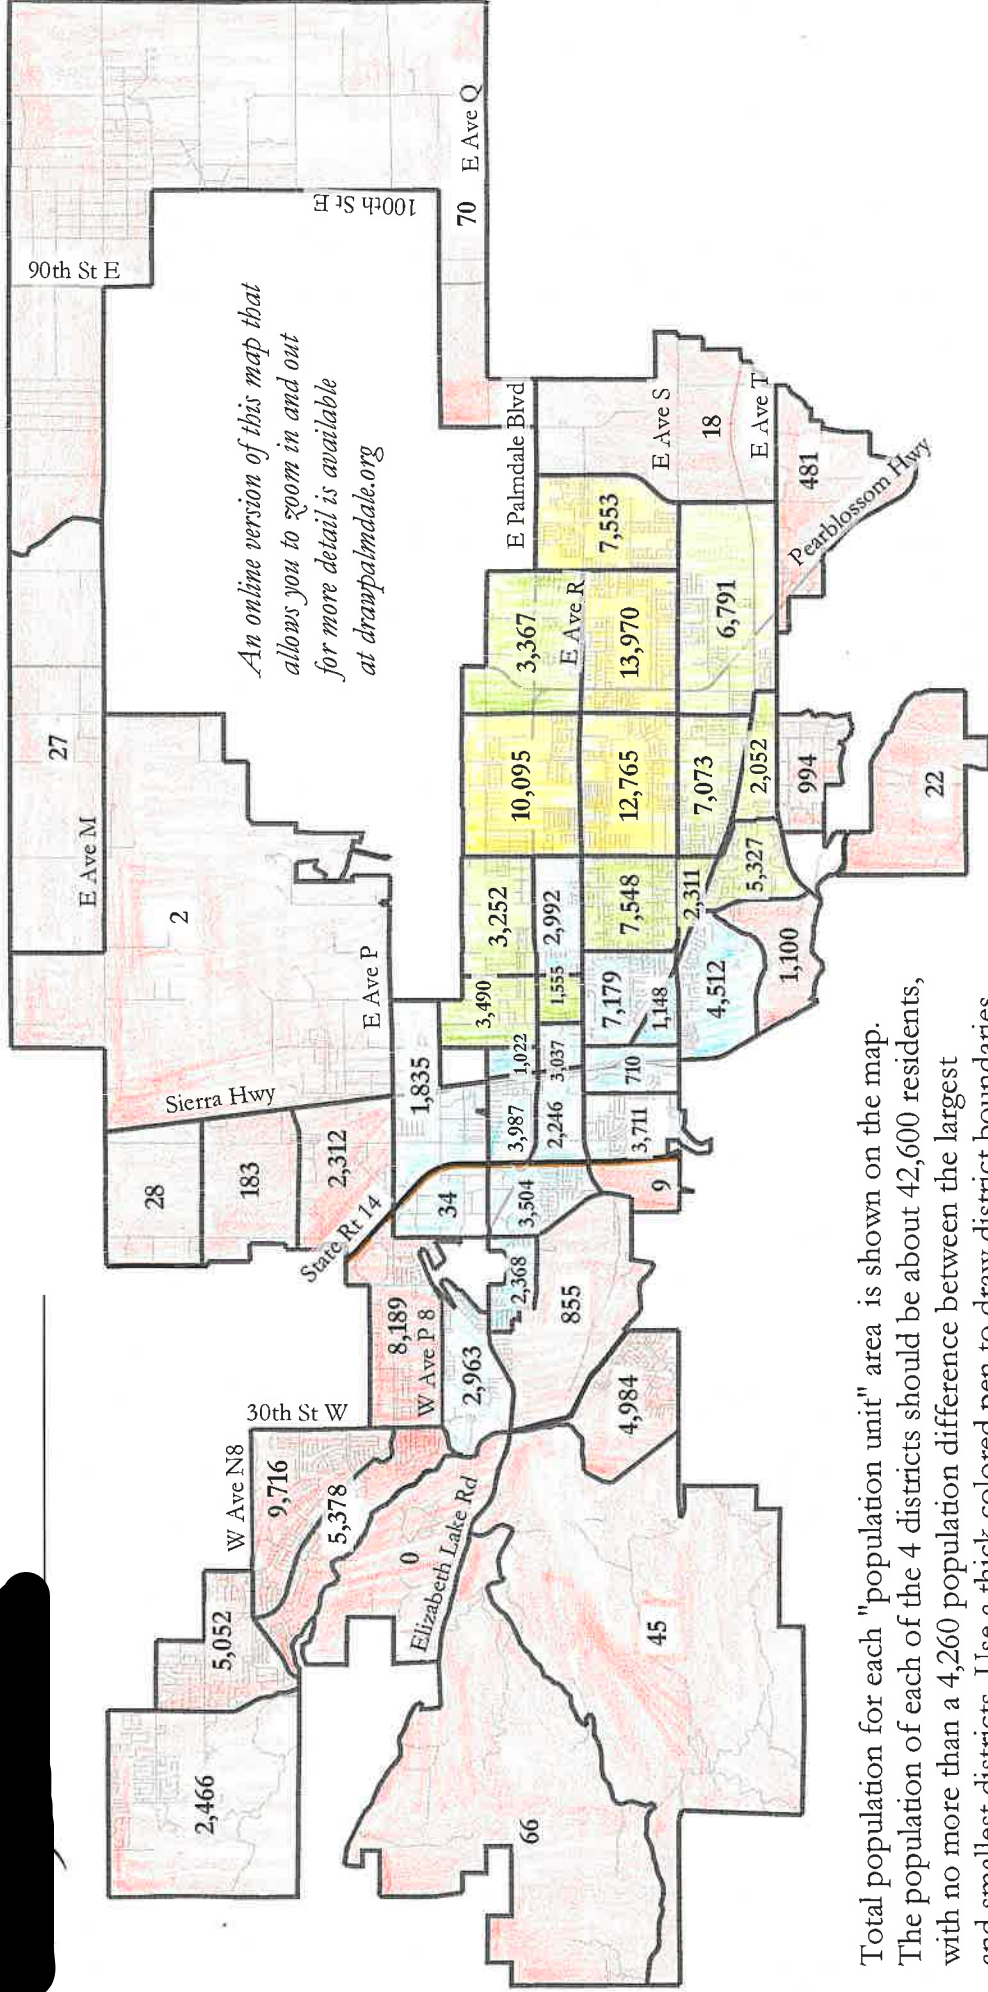

# Palmdale Redistricting 2021

## Total Population by Population Unit

Total population for each "population unit" area is shown on the map. The population of each of the 4 districts should be about 42,600 residents, with no more than a 4,260 population difference between the largest and smallest districts. Use a thick colored pen to draw district boundaries.